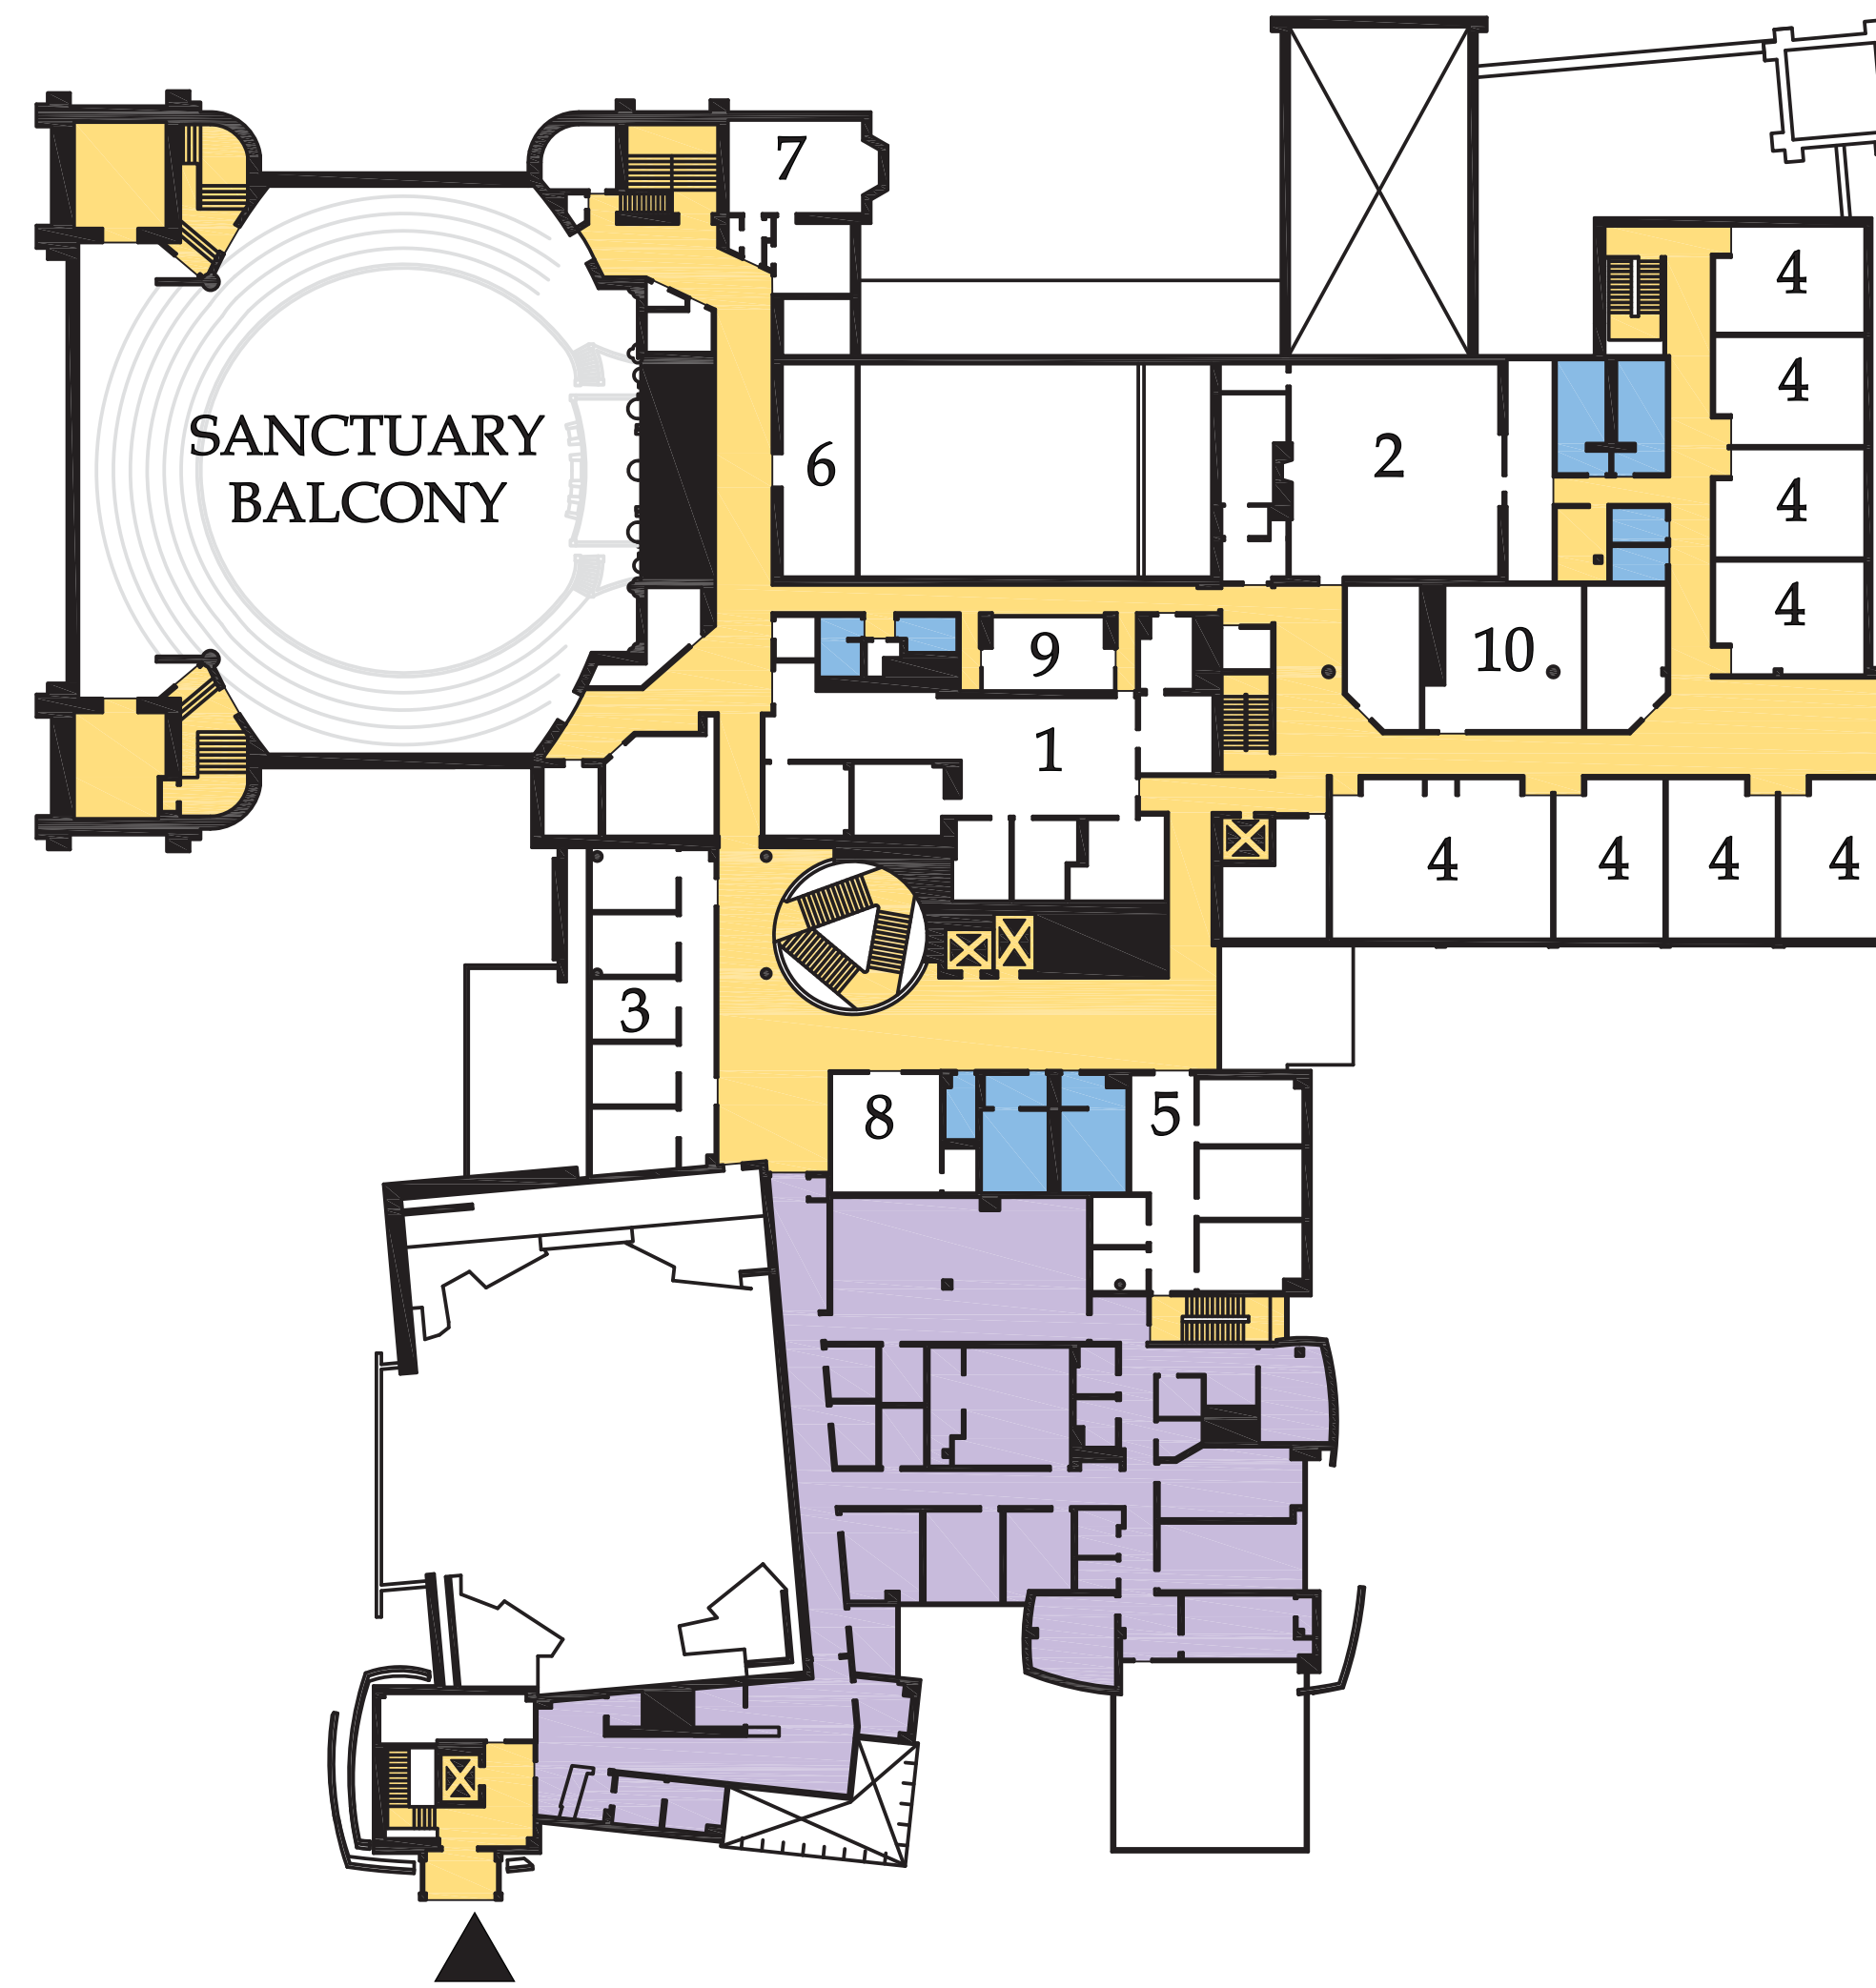

WELCOME TO WESTMINSTER PRESBYTERIAN CHURCH

2ND FLOOR

1. ADMINISTRATIVE OFFICES
2. ADULT CHOIR
3. ASSOCIATE PASTOR OFFICES
4. CLASSROOM
5. COUNSELING CENTER
6. GREAT HALL BALCONY
7. SENIOR PASTOR'S OFFICE
8. TRINITY CONFERENCE ROOM
9. UPPER CONFERENCE ROOM
10. YOUTH MUSIC ROOM

P1/LOWER LEVEL

1. ARCHIVE
2. CALVIN ROOM
3. CHILDREN'S MUSIC ROOM
4. FOUNDERS' ROOM
5. HUNTER ROOM
6. MAIN KITCHEN
7. SCOUT ROOM
8. THOMPSON ROOM

1ST FLOOR

1. BATES ROOM
2. BUSHNELL ROOM
3. CHILDREN'S LIBRARY
4. COAT ROOM
5. COURTYARD
6. GARDEN ROOM
7. LOWE LIBRARY
8. LOWER WESTMINSTER PLAZA
9. MEDITATION GARDEN
10. MEMORIAL GARDEN
11. NURSERY
12. PRAYER ROOM
13. RECEPTION
14. RECEPTION LOUNGE
15. RECREATION ROOM
16. UPPER WESTMINSTER PLAZA
17. WESTMINSTER COMMONS
18. WESTMINSTER GREEN
19. YOUTH ROOM

P2 LEVEL

- YOU ARE HERE
- RESTROOM
- ST DAVID'S CENTER
- ▲ ENTRANCE
- ELEVATOR

**PLEASE VISIT THE RECEPTION DESK
(FIRST FLOOR NEAR SANCTUARY)**