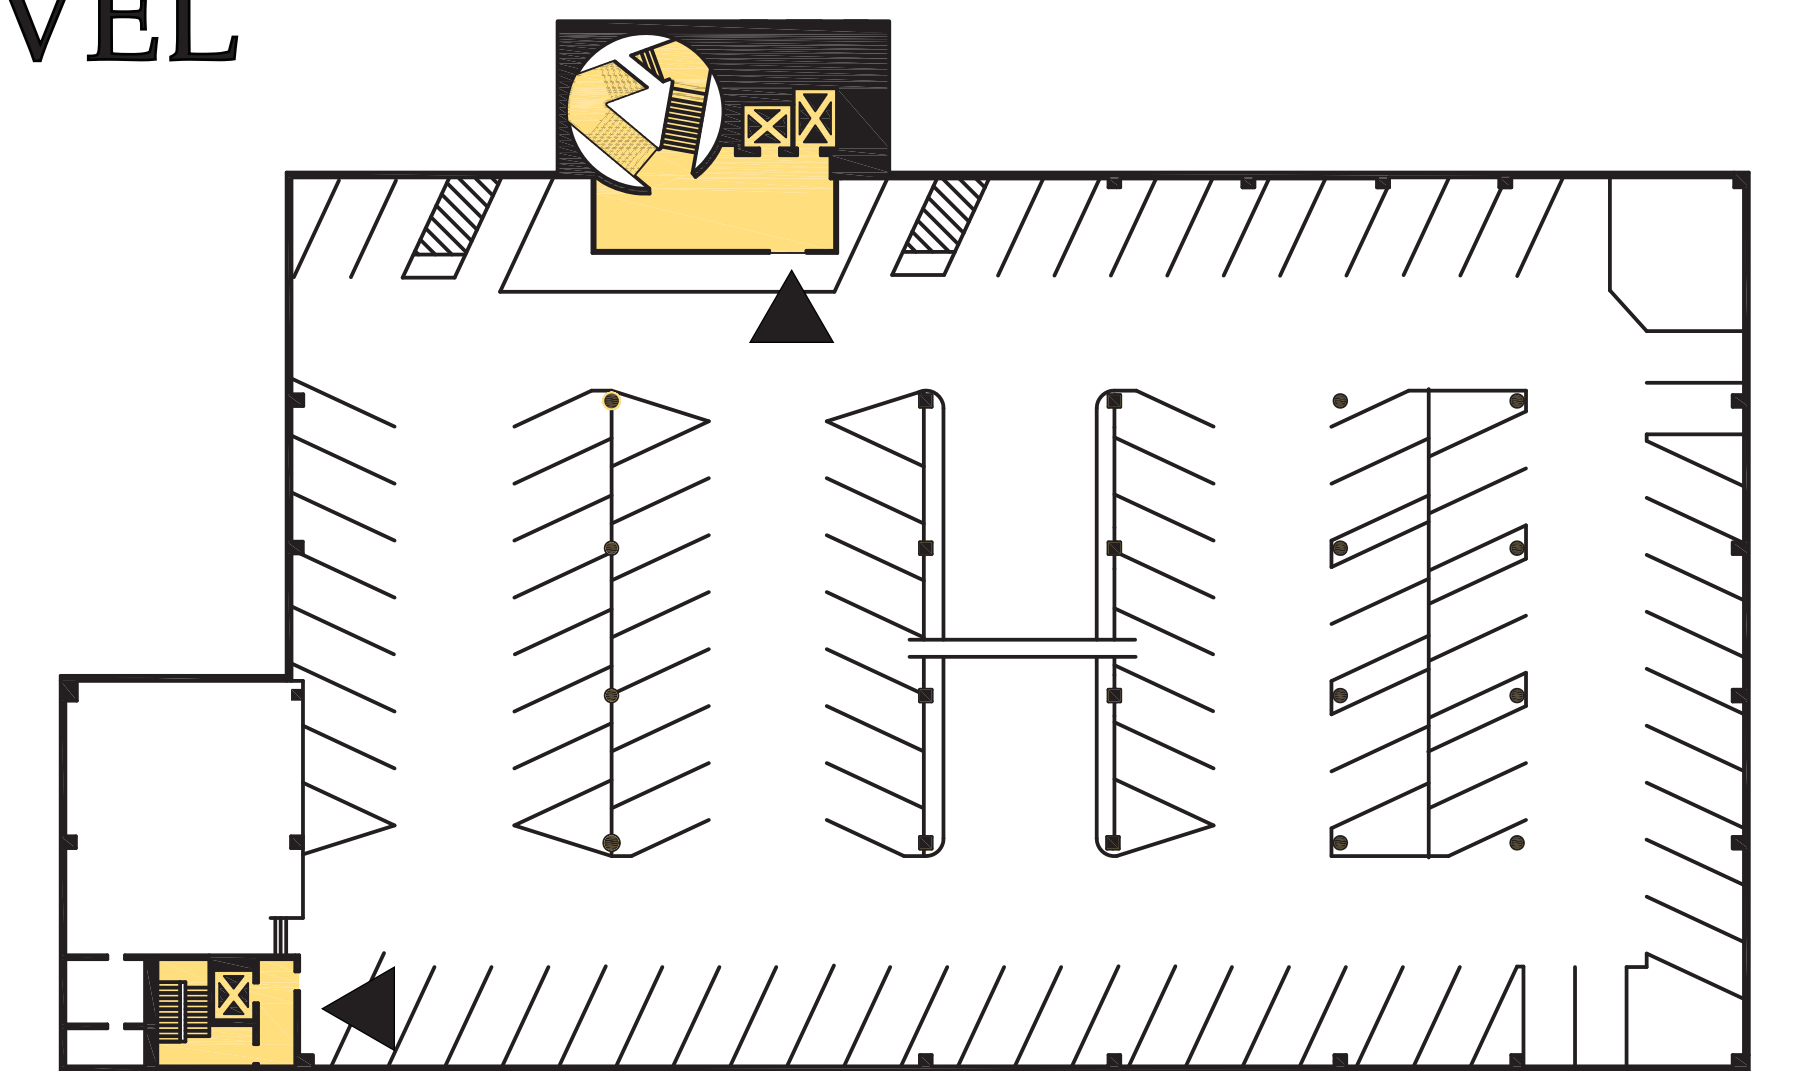

P1/LOWER LEVEL

1. ARCHIVE
2. CALVIN ROOM
3. CHILDREN'S MUSIC ROOM
4. FOUNDERS' ROOM
5. HUNTER ROOM
6. MAIN KITCHEN
7. SCOUT ROOM
8. THOMPSON ROOM

1ST FLOOR

1. BATES ROOM
2. BUSHNELL ROOM
3. CHILDREN'S LIBRARY
4. COAT ROOM
5. COURTYARD
6. GARDEN ROOM
7. LOWE LIBRARY
8. LOWER WESTMINSTER PLAZA
9. MEDITATION GARDEN
10. MEMORIAL GARDEN
11. NURSERY
12. PRAYER ROOM
13. RECEPTION
14. RECEPTION LOUNGE
15. RECREATION ROOM
16. UPPER WESTMINSTER PLAZA
17. WESTMINSTER COMMONS
18. WESTMINSTER GREEN
19. YOUTH ROOM

P2 LEVEL

- YOU ARE HERE
- RESTROOM
- ST DAVID'S CENTER
- ▲ ENTRANCE
- ELEVATOR

**PLEASE VISIT THE RECEPTION DESK
(FIRST FLOOR NEAR SANCTUARY)**